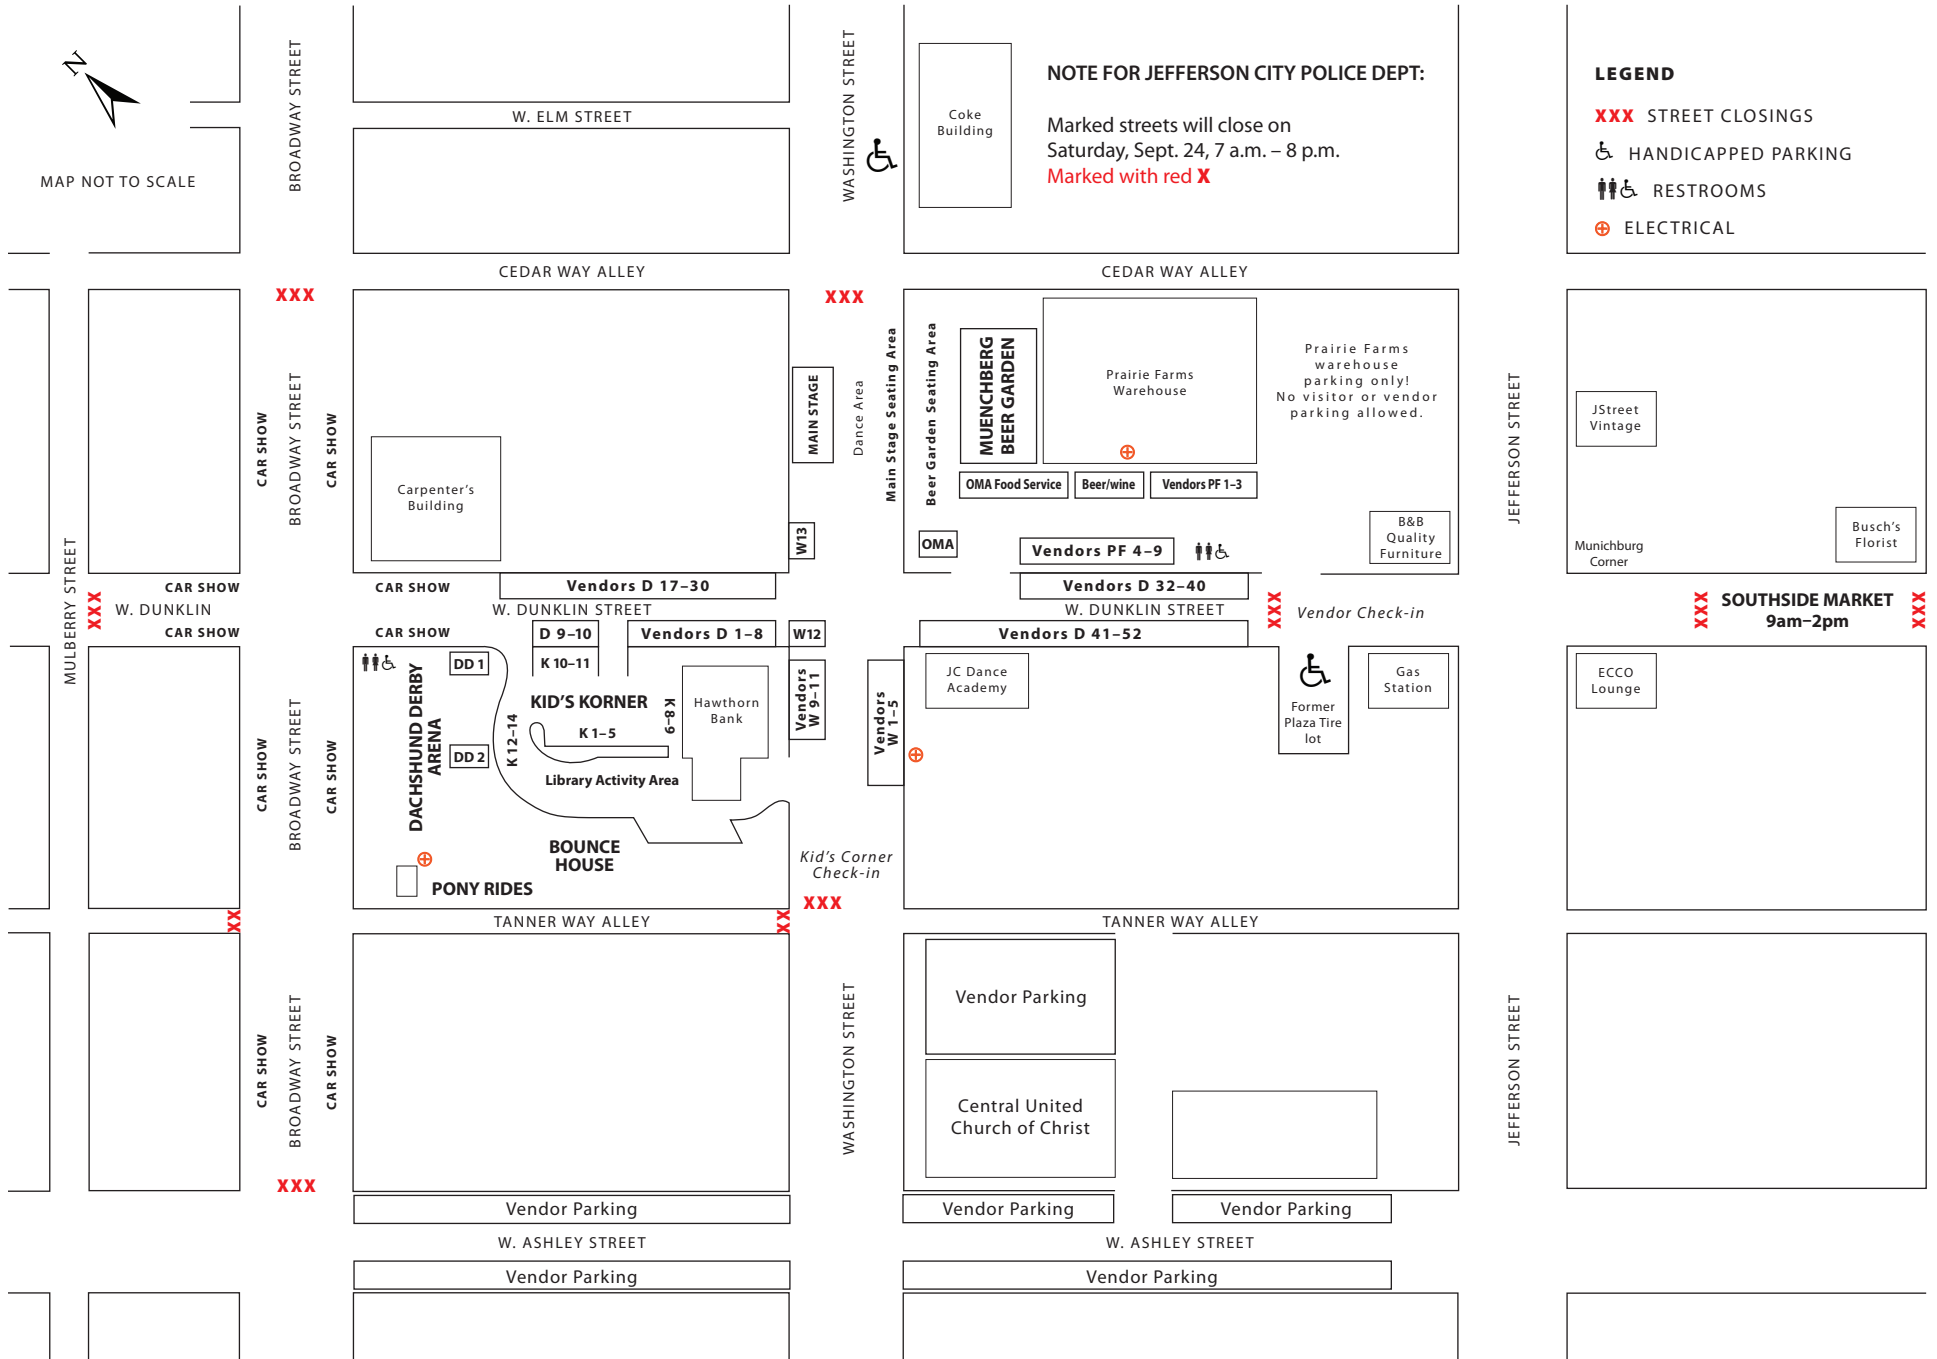

2022 Jefferson City Oktoberfest Festival/Vendor Map

MAP NOT TO SCALE

NOTE FOR JEFFERSON CITY POLICE DEPT:

Marked streets will close on Saturday, Sept. 24, 7 a.m. – 8 p.m.
Marked with red X

LEGEND

- XXX** STREET CLOSINGS
- HANDICAPPED PARKING
- RESTROOMS
- ELECTRICAL

XXX SOUTHSIDE MARKET **XXX**
9am-2pm